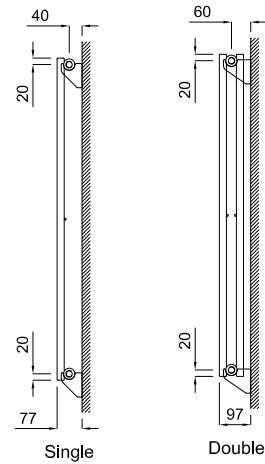

Features

- Height options available 1800mm & 2000mm
- Available in 3 widths from 350mm to 840mm
- Available in Standard colours – see page 04
- Manufactured and tested to BS EN 442
- Full 10-year warranty
- Testing pressure: 7 Bar
- Operating pressure: 5.38 Bar
- Highlighted product codes available from stock in white
- Also available in over 180 RAL colours, contact your merchant or installer for details. Alternatively visit www.quinn-radiators.com for all of our colour options

Actual Dimensions

Plaza Vertical Elevation

Plaza Vertical Plan

Plaza Vertical Section

Plaza – Single				
Order Code	Height (mm)	Width (mm)	Watts	BTU
QPLV10W	1800	350	776	2649
QPLV13W	1800	595	1320	4503
QPLV16W	1800	840	1863	6357
QPLV04W	2000	350	805	2747
QPLV03W	2000	595	1417	4835
QPLV09W	2000	840	1998	6817

Plaza – Double				
Order Code	Height (mm)	Width (mm)	Watts	BTU
QPLV10WD	1800	350	1128	3847
QPLV13WD	1800	595	1917	6540
QPLV16WD	1800	840	2706	9233
QPLV04WD	2000	350	1316	4490
QPLV03WD	2000	595	2105	7182
QPLV09WD	2000	840	2943	10042