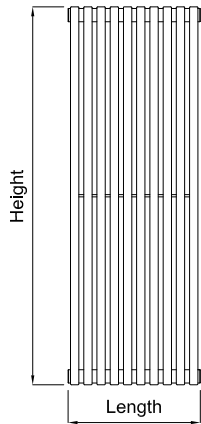

Plaza featured in Bronze

PLAZA

A beautiful tube on tube vertical feature radiator. This contemporary designer radiator is designed to suit any room in the home. Available in two heights and three widths. Full colour options are available with this radiator which is designed to provide a feature for any room or complement your décor with your colour of choice.

Features

- Height options available 1800mm & 2000mm
- Available in 3 widths from 350mm to 840mm
- Available in Standard colours – see page 04
- Manufactured and tested to BS EN 442
- Full 10-year warranty
- Testing pressure: 7 Bar
- Operating pressure: 5.38 Bar
- Highlighted product codes available from stock in white
- Also available in over 180 RAL colours, contact your merchant or installer for details. Alternatively visit www.quinn-radiators.com for all of our colour options

Actual Dimensions

Plaza Vertical Elevation

Plaza Vertical Plan

Plaza Vertical Section

Plaza – Single				
Order Code	Height (mm)	Width (mm)	Watts	BTU
QPLV10W	1800	350	776	2649
QPLV13W	1800	595	1320	4503
QPLV16W	1800	840	1863	6357
QPLV04W	2000	350	805	2747
QPLV03W	2000	595	1417	4835
QPLV09W	2000	840	1998	6817

Plaza – Double				
Order Code	Height (mm)	Width (mm)	Watts	BTU
QPLV10WD	1800	350	1128	3847
QPLV13WD	1800	595	1917	6540
QPLV16WD	1800	840	2706	9233
QPLV04WD	2000	350	1316	4490
QPLV03WD	2000	595	2105	7182
QPLV09WD	2000	840	2943	10042