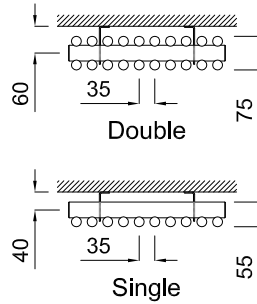

Features

- Height options available 1800mm & 2000mm
- Available in 3 widths from 350mm to 840mm
- Available in Standard colours – see page 04
- Manufactured and tested to BS EN 442
- Full 10-year warranty
- Testing pressure: 7 Bar
- Operating pressure: 5.38 Bar
- Highlighted product codes available from stock in white
- Also available in over 180 RAL colours, contact your merchant or installer for details. Alternatively visit www.quinn-radiators.com for all of our colour options

Actual Dimensions

Plaza Vertical Elevation

Plaza Vertical Plan

Plaza Vertical Section

Plaza – Single				
Order Code	Height (mm)	Width (mm)	Watts	BTU
QPLV10W	1800	350	776	2649
QPLV13W	1800	595	1320	4503
QPLV16W	1800	840	1863	6357
QPLV04W	2000	350	805	2747
QPLV03W	2000	595	1417	4835
QPLV09W	2000	840	1998	6817

Plaza – Double				
Order Code	Height (mm)	Width (mm)	Watts	BTU
QPLV10WD	1800	350	1128	3847
QPLV13WD	1800	595	1917	6540
QPLV16WD	1800	840	2706	9233
QPLV04WD	2000	350	1316	4490
QPLV03WD	2000	595	2105	7182
QPLV09WD	2000	840	2943	10042