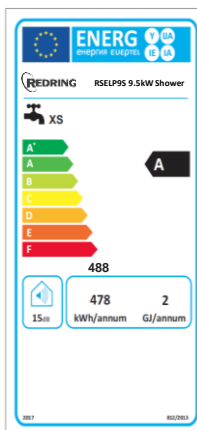

Pack Contents

- 1 x Instant Electric Thermostatic Shower Unit
- Shower accessory kit comprising of:
  - 1 x 540mm long 22mm diameter riser rail with 4-point fixing riser rail brackets
  - 1 x 5 mode easy rub-clean showerhead
  - 1 x 1.25m anti-kink flexible shower hose
  - 1 x Adjustable shower head holder clamp
  - 1 x Soap dish
  - 1 x Shower hose retaining ring
- 1 x Screw and wall plug fixing pack
- 1 x ErP energy rating label
- 1 x Installation and user guide