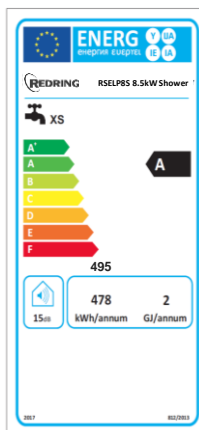

Pack Contents

- 1 x Instant Electric Thermostatic Shower Unit
- Shower accessory kit comprising of:
  - 1 x 540mm long 22mm diameter riser rail with 4-point fixing riser rail brackets
  - 1 x 5 mode easy rub-clean showerhead
  - 1 x 1.25m anti-kink flexible shower hose
  - 1 x Adjustable shower head holder clamp
  - 1 x Soap dish
  - 1 x Shower hose retaining ring
- 1 x Screw and wall plug fixing pack
- 1 x ErP energy rating label
- 1 x Installation and user guide