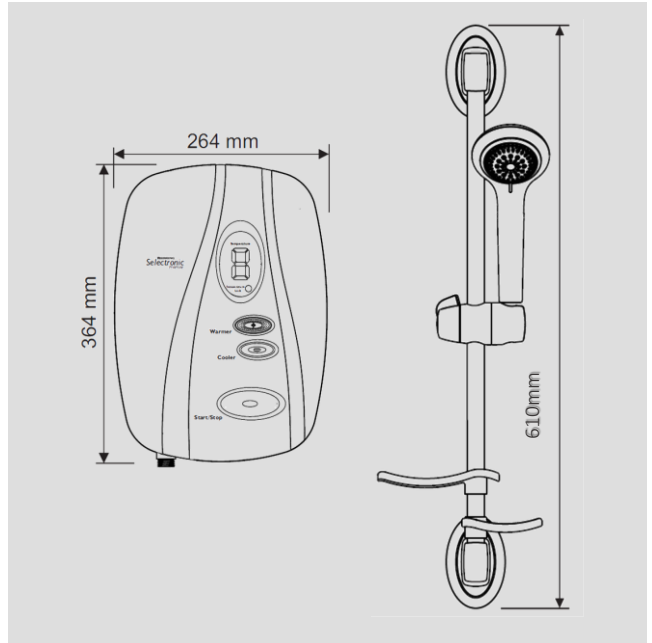

Dimensions:

Key Features

- Highly accurate, temperature control to $\pm 0.5^{\circ}\text{C}$ for a safe and comfortable showering experience
- Push button controls with audible adjustment confirmation for ease of operation
- Large LED digital temperature display
- Phased shutdown safety protection for next user cool start up and scale protection
- 3 maximum temperature limiter lock options (40°C), (41°C), (43°C) or unlocked (25 - 46°C) set at installation
- Simple push button rapid commissioning
- Data logger for user and performance analysis
- Right hand side multi-entry connection options
- 5 spray mode shower head with easy rub-clean nozzles
- 540mm stainless steel riser rail with 4-point fixing rail brackets
- 1.25 metre anti-kink flexible shower hose, adjustable handset clamp, soap dish and shower hose retaining ring

*Subject to product registration within 30 days.

SELECTRONIC PREMIER STANDARD THERMOSTATIC SHOWER

Power and Water Connectivity

Product Packaging Data

Model	RSELP85S / 95S / 108S
Item Code:	100054 / 61 / 78
Box dimensions (mm)	580 x 325 x 145
Shower gross weight (Kg)	4.5
Shower unit net weight (Kg)	3.8
Full pallet quantity	60
Showers per layer	6

Certification

BEAB Approved	YES
BEAB CARE Approved	YES
RNIB Inclusive Design Endorsed	YES
WRAS Approved	YES
CE Marked	YES

Pack Contents

- 1 x Instant Electric Thermostatic Shower Unit
- Shower accessory kit comprising of:
 - 1 x 540mm long 22mm diameter riser rail with 4-point fixing riser rail brackets
 - 1 x 5 mode easy rub-clean showerhead
 - 1 x 1.25m anti-kink flexible shower hose
 - 1 x Adjustable shower head holder clamp
 - 1 x Soap dish
 - 1 x Shower hose retaining ring
- 1 x Screw and wall plug fixing pack
- 1 x ErP energy rating label
- 1 x Installation and user guide