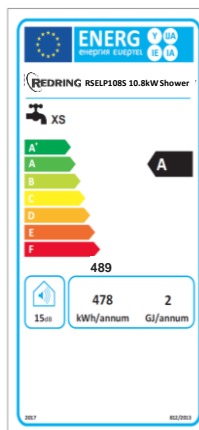

Pack Contents

- 1 x Instant Electric Thermostatic Shower Unit
- Shower accessory kit comprising of:
  - 1 x 540mm long 22mm diameter riser rail with 4-point fixing riser rail brackets
  - 1 x 5 mode easy rub-clean showerhead
  - 1 x 1.25m anti-kink flexible shower hose
  - 1 x Adjustable shower head holder clamp
  - 1 x Soap dish
  - 1 x Shower hose retaining ring
- 1 x Screw and wall plug fixing pack
- 1 x ErP energy rating label
- 1 x Installation and user guide