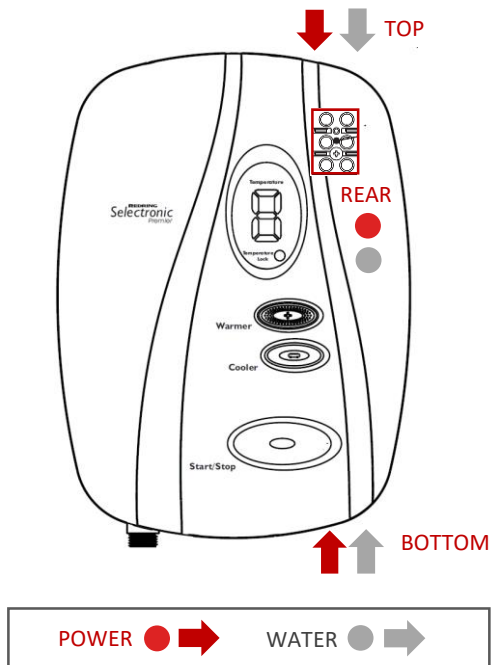

Dimensions:

Key Features

- Highly accurate, temperature control to $\pm 0.5^{\circ}\text{C}$ for a safe and comfortable showering experience
- Push button controls with audible adjustment confirmation for ease of operation
- Large LED digital temperature display
- Phased shutdown safety protection for next user cool start up and scale protection
- 3 maximum temperature limiter lock options (40°C), (41°C), (43°C) or unlocked (25 - 46°C) set at installation
- Simple push button rapid commissioning
- Data logger for user and performance analysis
- Right hand side multi-entry connection options
- 5 spray mode shower head with easy rub-clean nozzles
- 540mm stainless steel riser rail with 4-point fixing rail brackets
- 1.25 metre anti-kink flexible shower hose, adjustable handset clamp, soap dish and shower hose retaining ring

Product Range

Item Code:	Model No:	Description	kW
100054	RSELP85S	Selectronic Premier Standard	8.5
100061	RSELP95S	Selectronic Premier Standard	9.5
100078	RSELP108S	Selectronic Premier Standard	10.8

Technical Details

*Subject to product registration within 30 days.

SELECTRONIC PREMIER STANDARD THERMOSTATIC SHOWER

Power and Water Connectivity

Product Packaging Data

Model	RSELP85S / 95S / 108S
Item Code:	100054 / 61 / 78
Box dimensions (mm)	580 x 325 x 145
Shower gross weight (Kg)	4.5
Shower unit net weight (Kg)	3.8
Full pallet quantity	60
Showers per layer	6

Certification

BEAB Approved	YES
BEAB CARE Approved	YES
RNIB Inclusive Design Endorsed	YES
WRAS Approved	YES
CE Marked	YES

Pack Contents

- 1 x Instant Electric Thermostatic Shower Unit
- Shower accessory kit comprising of:
 - 1 x 540mm long 22mm diameter riser rail with 4-point fixing riser rail brackets
 - 1 x 5 mode easy rub-clean showerhead
 - 1 x 1.25m anti-kink flexible shower hose
 - 1 x Adjustable shower head holder clamp
 - 1 x Soap dish
 - 1 x Shower hose retaining ring
- 1 x Screw and wall plug fixing pack
- 1 x ErP energy rating label
- 1 x Installation and user guide