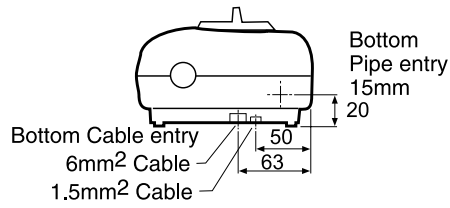

# DIMENSIONS

diagram: Riser Rail

Riser Rail Height: 600mm

## SPECIFICATION AND ORDERING GUIDE

Model	Rating @240V kW	Height mm	Width mm	Depth mm	Product Code
CAMEO	7.2	232	146	95	95:021:645