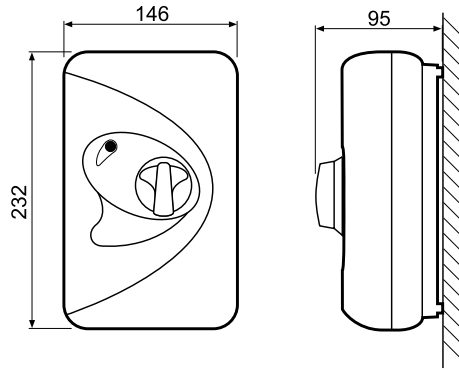

# DIMENSIONS

diagram: Riser Rail

Riser Rail Height: 600mm

## SPECIFICATION AND ORDERING GUIDE

Model	Rating @240V kW	Height mm	Width mm	Depth mm	Product Code
CAMEO	7.2	232	146	95	95:021:645