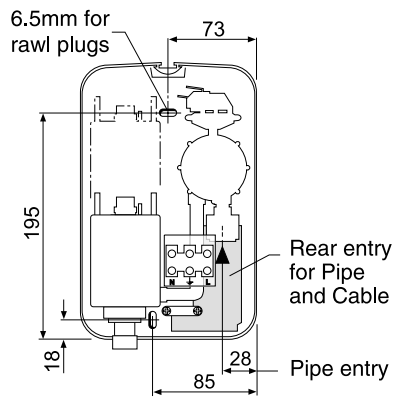

# DIMENSIONS

diagram: Riser Rail

Riser Rail Height: 600mm

## SPECIFICATION AND ORDERING GUIDE

Model	Rating @240V kW	Height mm	Width mm	Depth mm	Product Code
CAMEO	7.2	232	146	95	95:021:645