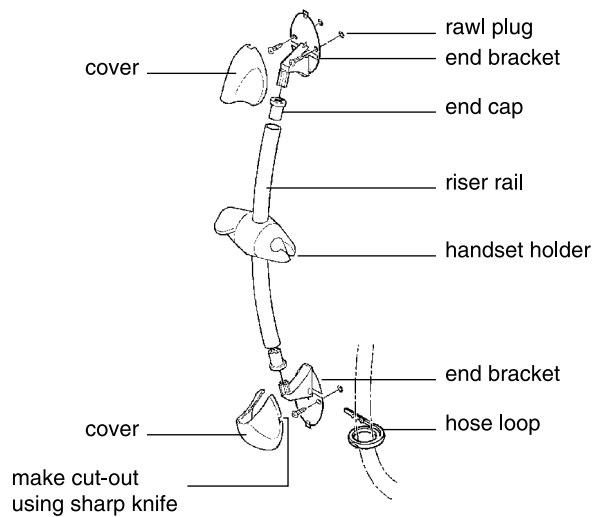

# DIMENSIONS

diagram: Riser Rail

Riser Rail Height: 600mm

## SPECIFICATION AND ORDERING GUIDE

Model	Rating @240V kW	Height mm	Width mm	Depth mm	Product Code
CAMEO	7.2	232	146	95	95:021:645