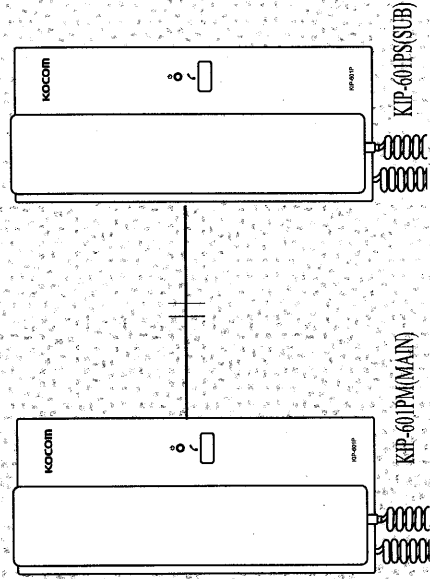

CE

KOCOM CO.,LTD.