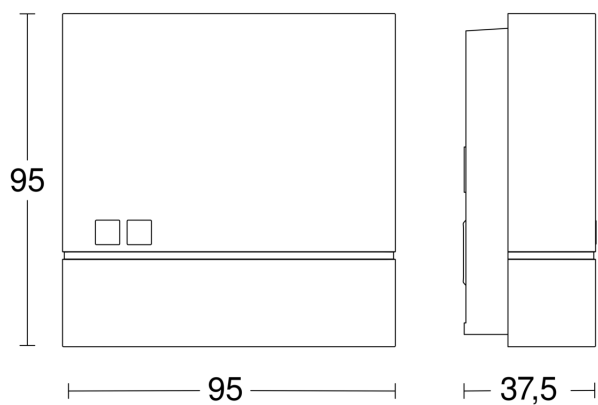

Technical specifications

Dimensions (L x W x H)	38 x 95 x 95 mm
With motion detector	No
Manufacturer's Warranty	3 years
Settings via	Potentiometers
Version	Anthracite
PU1, EAN	4007841066130
Type	Photo-cell controller
Application, place	Outdoors
Application, room	outdoors, front door, courtyard & driveway, Indoors, all round the building, terrace / balcony
Colour	Anthracite
Installation site	wall
Installation	Surface wiring, Wall
IP-rating	IP54

Ambient temperature	-20 – 40 °C
Material	Plastic
Mains power supply	220 – 240 V / 50 – 60 Hz
Switching output 1, resistive	1000 W
Fluorescent lamps, electronic ballast	250 W
Power consumption	0,7 W
Technology, sensors	Light sensor
Mounting height	1,80 – 4,00 m
Mounting height max.	4,00 m
Optimum mounting height	2 m
Twilight setting	1 – 75 lx
Interconnection	Yes
Interconnection via	Cable

Dimension Drawing

Circuit diagram