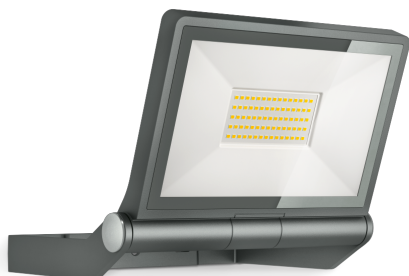

LED floodlight without sensor

XLED ONE XL

Anthracite

EAN 4007841 065225

Article number 065225

LED

long life LED
50.000 h

3000 K

3000K
warm-white

IP44

Panel 180° vertical

indoor/outdoor
light

energy saving

3 years

manufacturer's
warranty
steinel.de/garantie3y

CE

CE

Light source not
exchangeable

Control gear not
exchangeable

Function description

Powerful lighting very big on style. The XLED ONE XL with an output of 42,6 W delivers a powerful 3000 K and 4200 lm of warm white light. Tilting through 180°, the wall and ceiling spot is fitted with high-quality and particularly long-lasting LEDs with a service life of a good 30 years – without any ifs or buts. Protection class: IP44.

Technical specifications

Dimensions (L x W x H)	193 x 259 x 215 mm
With lamp	Yes, STEINEL LED system
With motion detector	No
Manufacturer's Warranty	3 years
Version	Anthracite
PU1, EAN	4007841065225
Application, place	Outdoors
Application, room	outdoors, courtyard & driveway
Installation site	wall, ceiling
Installation	Wall, Ceiling, Surface wiring
Impact resistance	IK03
IP-rating	IP44
Protection class	I
Ambient temperature	-20 – 40 °C
Housing material	Aluminium

Mains power supply	220 – 240 V / 50 – 60 Hz
Output	25 - 50 W
Photo-cell controller	No
Luminous flux total product	4200 lm
Measured luminous flux (360°)	4200 lm
Total product efficiency	99 lm/W
Colour temperature	3000 K
Colour variation LED	SDCM3
Colour Rendering Index	80-89
Lamp	LED cannot be replaced
LED life expectancy (max. °C)	50000 h
Service life LED L70B50 (25°)	> 36000 h
Drop in luminous flux in accordance with LM80	L70B10
LED cooling system	Passive Thermo Control
Basic light level function	No