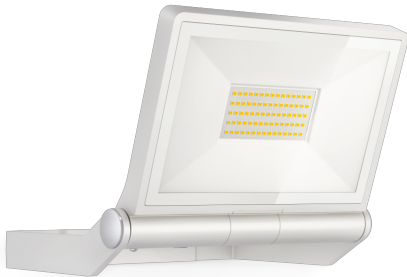

LED floodlight without sensor

XLED ONE XL

white

EAN 4007841 065232

Article number 065232

LED

long life LED
50.000 h

3000 K

3000K
warm-white

IP44

Panel 180° vertical

indoor/outdoor
light

energy saving

CE

3 years

manufacturer's
warranty
steinel.de/garantie3y

Light source not
exchangeable

Control gear not
exchangeable

Function description

Powerful lighting very big on style. The XLED ONE XL with an output of 42,6 W delivers a powerful 3000 K and 4200 lm of warm white light. Tilting through 180°, the wall and ceiling spot is fitted with high-quality and particularly long-lasting LEDs with a service life of a good 30 years – without any ifs or buts. Protection class: IP44.

Technical specifications

Dimensions (L x W x H)	193 x 259 x 215 mm
With lamp	Yes, STEINEL LED system
With motion detector	No
Manufacturer's Warranty	3 years
Version	white
PU1, EAN	4007841065232
Application, place	Outdoors
Application, room	outdoors, courtyard & driveway
Installation site	wall, ceiling
Installation	Wall, Ceiling, Surface wiring
Impact resistance	IK03
IP-rating	IP44
Protection class	I
Ambient temperature	-20 – 40 °C
Housing material	Aluminium