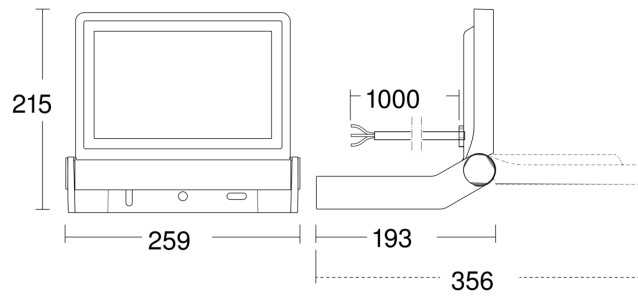

Control gear not
exchangeable

CE

Function description

Powerful lighting very big on style. The XLED ONE XL with an output of 42,6 W delivers a powerful 3000 K and of warm white light. Tilting through 180°, the wall and ceiling spot is fitted with high-quality and particularly long-lasting LEDs with a service life of a good 30 years – without any ifs or buts. Protection class: IP44.

Technical specifications

Dimensions (L x W x H)	193 x 259 x 215 mm	Cover material	Glass transparent
With lamp	Yes, STEINEL LED system	Mains power supply	220 – 240 V / 50 – 60 Hz
With motion detector	No	Photo-cell controller	No
Manufacturer's Warranty	3 years	Luminous flux total product	4200 lm
Version	Anthracite	Total product efficiency	99 lm/W
PU1, EAN	4007841065225	Colour temperature	3000 K
Application, place	Outdoors	Colour variation LED	SDCM3
Application, room	outdoors, courtyard & driveway	Lamp	LED cannot be replaced
Installation site	wall, ceiling	LED life expectancy (max. °C)	50000 h
Installation	Wall, Ceiling, Surface wiring	Service life LED L70B50 (25°)	> 36000 h
Impact resistance	IK03	Drop in luminous flux in accordance with LM80	L70B10
IP-rating	IP44	LED cooling system	Passive Thermo Control
Protection class	I	Basic light level function	No
Ambient temperature	-20 – 40 °C	Output	42,6 W
Housing material	Aluminium	Colour Rendering Index CRI	= 80

Dimension Drawing

Circuit diagram