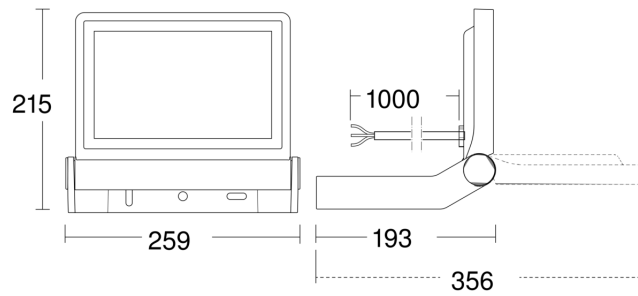

Function description

Powerful lighting very big on style. The XLED ONE XL with an output of 42,6 W delivers a powerful 3000 K and of warm white light. Tilting through 180°, the wall and ceiling spot is fitted with high-quality and particularly long-lasting LEDs with a service life of a good 30 years – without any ifs or buts. Protection class: IP44.

Technical specifications

Dimensions (L x W x H)	193 x 259 x 215 mm	Cover material	Glass transparent
With lamp	Yes, STEINEL LED system	Mains power supply	220 – 240 V / 50 – 60 Hz
With motion detector	No	Photo-cell controller	No
Manufacturer's Warranty	3 years	Luminous flux total product	4200 lm
Version	white	Total product efficiency	99 lm/W
PU1, EAN	4007841065232	Colour temperature	3000 K
Application, place	Outdoors	Colour variation LED	SDCM3
Application, room	outdoors, courtyard & driveway	Lamp	LED cannot be replaced
Installation site	wall, ceiling	LED life expectancy (max. °C)	50000 h
Installation	Wall, Ceiling, Surface wiring	Service life LED L70B50 (25°)	> 36000 h
Impact resistance	IK03	Drop in luminous flux in accordance with LM80	L70B10
IP-rating	IP44	LED cooling system	Passive Thermo Control
Protection class	I	Basic light level function	No
Ambient temperature	-20 – 40 °C	Output	42,6 W
Housing material	Aluminium	Colour Rendering Index CRI	= 80

<https://www.steinel.de>

Subject to technical modifications

02.2023 Page 1 from 2

LED floodlight without sensor

XLED ONE XL

white
EAN 4007841 065232
Article number 065232

Dimension Drawing

Circuit diagram