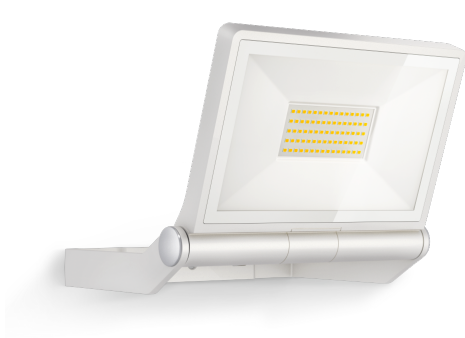

LED floodlight without sensor

XLED ONE XL

white
EAN 4007841 065232
Article number 065232

LED

long life LED
50.000 h

3000 K

3000K warm-white

IP44

Panel 180° vertical

indoor/outdoor
light

energy saving

CE

Light source not
exchangeable

Control gear not
exchangeable

3 years

manufacturer's
warranty
steinel.de/
garantie3y

Function description

Powerful lighting very big on style. The XLED ONE XL with an output of 42,6 W delivers a powerful 3000 K and of warm white light. Tilting through 180°, the wall and ceiling spot is fitted with high-quality and particularly long-lasting LEDs with a service life of a good 30 years – without any ifs or buts. Protection class: IP44.

Technical specifications

Dimensions (L x W x H)	193 x 259 x 215 mm	Cover material	Glass transparent
With lamp	Yes, STEINEL LED system	Mains power supply	220 – 240 V / 50 – 60 Hz
With motion detector	No	Photo-cell controller	No
Manufacturer's Warranty	3 years	Luminous flux total product	4200 lm
Version	white	Total product efficiency	99 lm/W
PU1, EAN	4007841065232	Colour temperature	3000 K
Application, place	Outdoors	Colour variation LED	SDCM3
Application, room	outdoors, courtyard & driveway	Lamp	LED cannot be replaced
Installation site	wall, ceiling	LED life expectancy (max. °C)	50000 h
Installation	Wall, Ceiling, Surface wiring	Service life LED L70B50 (25°)	> 36000 h
Impact resistance	IK03	Drop in luminous flux in accordance with LM80	L70B10
IP-rating	IP44	LED cooling system	Passive Thermo Control
Protection class	I	Basic light level function	No
Ambient temperature	-20 – 40 °C	Output	42,6 W
Housing material	Aluminium	Colour Rendering Index CRI	= 80