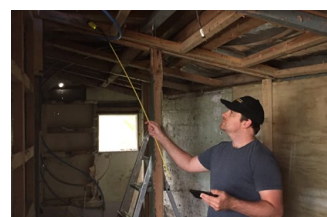

## INVESTIGATE WITH A FERRET

The world's first truly wireless rechargeable inspection and cable pulling solution is now available in a WiFi version with a free app to suit both Android and iOS.

The 720p WiFi inspection camera provides high resolution live streaming with a wireless range of up to 12m.

**Investigate with a Ferret** - Carry out jobs quickly, safely and with ease with a Ferret WiFi. The must have new tradie tool for inspections, installations and fault finding for 2019.

**INSPECT, LOCATE, REACH, RETRIEVE, DATA CAPTURE AND REPORT WITH THE FERRET WiFi.**

**Locate cables with ease**

**Visibility in complete darkness**

**Pull cabling in half the time**

**Retrieve Metallic Objects**

**Extended reach using the Ferret Stick**

**Compact case lightweight camera**