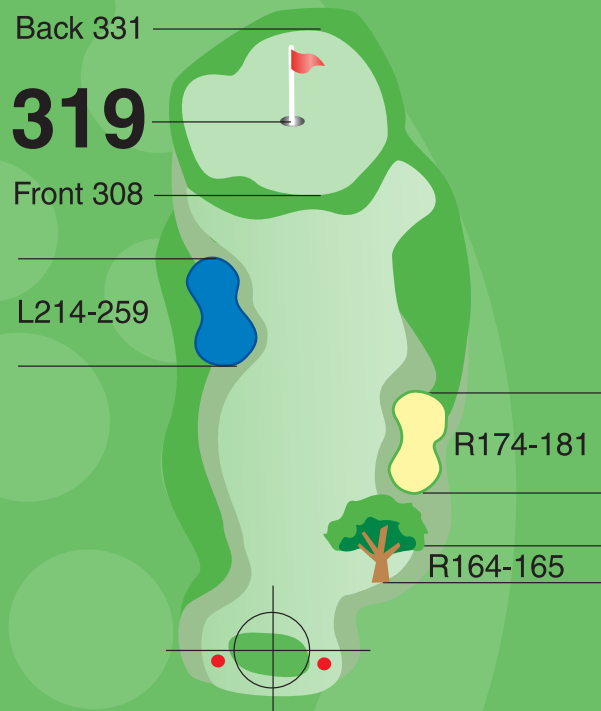

# sureshotgps™

How far to the pin?

## sureshotgps™ device features:

- Handheld (optional clip provided for fixing to belt or golf buggy) Global Positioning System displays distances to the front, centre and back of the green from anywhere Tee to Green
- Ability to display up to 15 additional reference points which give distances to hazards, e.g. traps, water and dog-legs etc.
- Data for multiple golf courses (up to 10) can be stored - course data can be recorded by the player or downloaded by subscribing to the Tee2Green database
- Can be used on any golf course around the world (*subject to local rules*)
- Personal club recommendation can be given for each shot (when enabled)
- Statistical information for a round can be collected
- Scores can be kept
- Specific shots can be measured and recorded e.g. driver distance. Once the player has measured distances for each club the information is stored in the sureshotgps™ and used to suggest a club selection (when enabled)
- Has a USB port which allows the unit to be recharged via an AC adaptor (optional car charger is available) and also connects the sureshotgps™ to a PC for uploading and downloading of course information & statistics