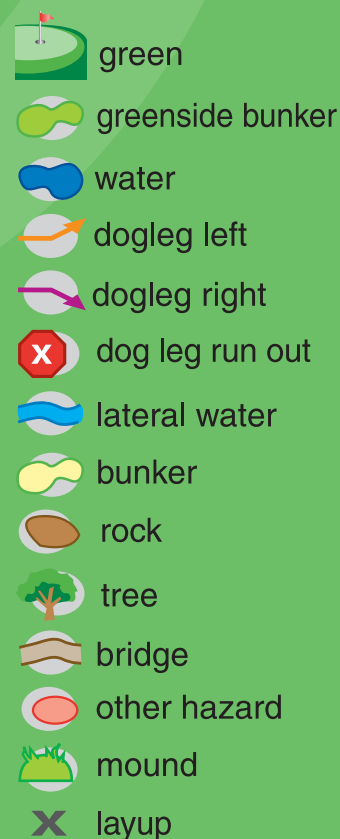

Hazard legend:

The **sureanalysis™** software (a Windows™ based application) is included as a bonus with the sureshotgps™. This software is used to register the sureshotgps™ and subscribe to the Tee2Green database as well as analyse the statistical data recorded during a round.

* Windows is a registered trademark of Microsoft Corporation in the United States & other countries.

sureanalysis™
software included

Call Tee2Green Technologies on **1300 477 000** or **+ 61 3 97222655**

www.sureshotgps.com