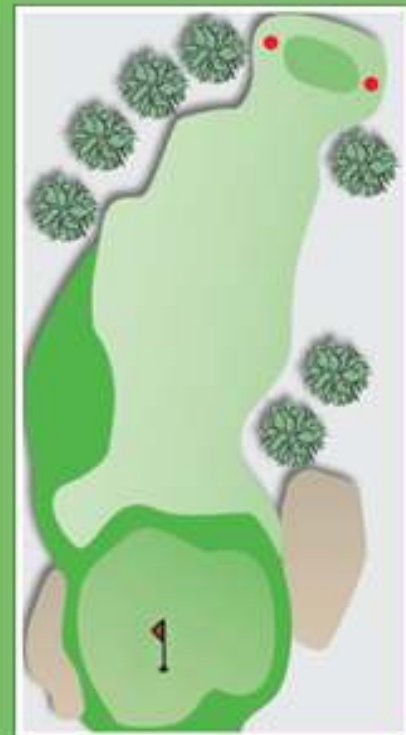

suresanalysis™
software included

* Windows is a registered trademark of Microsoft Corporation in the United States & other countries.

For further information contact Absolute Software Pty Ltd on (+61) 3 9434 0555
Order online at : www.absolutesoftware.com.au