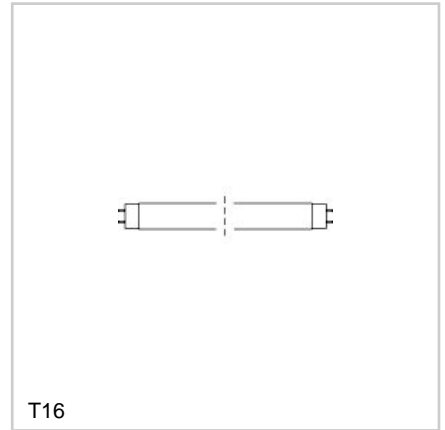

Lamp(s)

Certifications

960°C

Design Awards

Product Details

Order code	0055741
Item name	Sylvania IVY T16 4x14W
Mounting	Ceiling recessed
Notes	Other emergency versions available on request. Please ask your local representative
Place of use	Interior
Ceiling type	600x600 Modules
Colour	White
Cutout shape	Square
Cutout length (mm)	595
Cutout width (mm)	595
Recessed depth (mm)	53
Housing	Sheet Steel
Distribution type	Indirect
LOR (%)	68%
Louvre finish	Aluminium
Louvre material	Specular aluminium
Lamps description	T5 HE (ø16mm) High efficiency Triphosphor
Number of lamps	4
Lamp included	Yes
Number of heads	1
Control gear availability	Included
Control gear type	Electronic
Control gear mounting	Integral
Emergency	Without
Voltage (V)	230