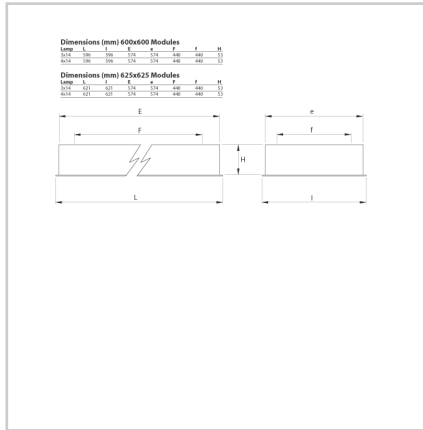

## Product selected: Sylvania IVY T16 4x14W

Brilliant aluminium louvre LOR up to 68% Supplied complete with 840 4000°K lamps Fast and easy lamp maintenance with quick release louvre facility Supplied complete with protective optic file for removal after installation Suitable for lay-in suspended grids complete with wire retention safety cable

### Product Line Drawing

### Product Details

Order code	0055741
Item name	Sylvania IVY T16 4x14W
Mounting	Ceiling recessed
Notes	Other emergency versions available on request. Please ask your local representative
Place of use	Interior
Ceiling type	600x600 Modules
Colour	White
Cutout shape	Square
Cutout length (mm)	595
Cutout width (mm)	595
Recessed depth (mm)	53
Housing	Sheet Steel
Distribution type	Indirect
LOR (%)	68%
Louvre finish	Aluminium
Louvre material	Specular aluminium
Lamps description	T5 HE (ø16mm) High efficiency Triphosphor
Number of lamps	4
Lamp included	Yes
Number of heads	1
Control gear availability	Included
Control gear type	Electronic
Control gear mounting	Integral
Emergency	Without
Voltage (V)	230