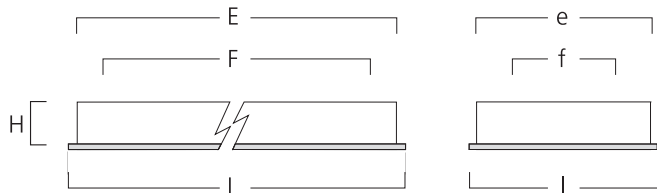

DIMENSIONS (MM) 600x600 MODULES

Lamp	L	l	E	e	F	f	H
3x14	596	596	574	574	440	440	53
4x14	596	596	574	574	440	440	53

DIMENSIONS (M) 625x625 MODULES

Lamp	L	l	E	e	F	f	H
3x14	621	621	574	574	440	440	53
3x14	621	621	574	574	440	440	53