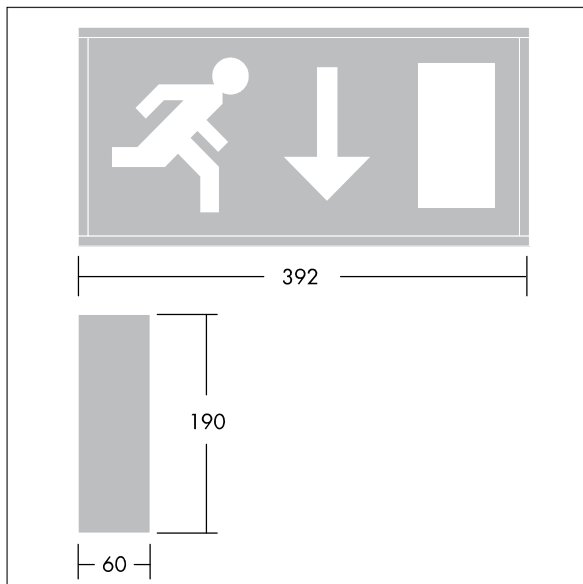

## Voyager E Exit Sign

96502954 VOYAGER E EXIT E3M

G5	8W T16-MF	EN 60598-2-22	IP 20	T <sub>a</sub> 0 +25			850°C
----	-----------	---------------	-------	----------------------	--	--	-------

### Economical escape route signage

Self-contained 1 x 8W T16-MF fluorescent emergency exit sign luminaire with white steel body, for maintained emergency lighting of 3 hour duration, legend panels (3) included (down, left and right).

Dimensions : 392 x 190 x 60 mm  
 Total power : 8 W  
 Weight: 2.6 kg

TLG\_VOYE\_F\_EXIT1.jpg

TLG\_VOYE\_M\_EM.wmf

Lamp position:STD - standard  
 Lamp:T16-MF 8W