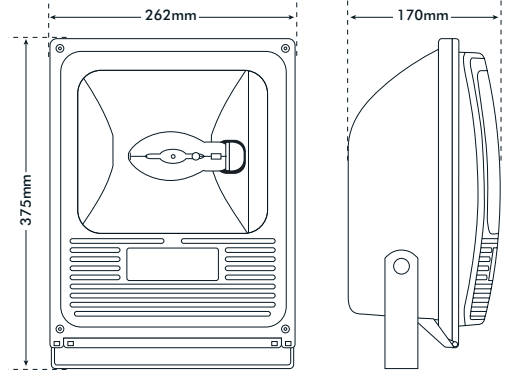

BULLDOG

- CLASS I
- 240v
- E27
- RX7s
- HPS/SHP 70 Δ 4.00kgs
- MBF/HSL 80 3.80kgs
- Photocell

IP65 Ta 25°C Suitable for indoors

NOTE: It is normal for the polycarbonate lens to discolour over time, spare lenses are available ex-stock.