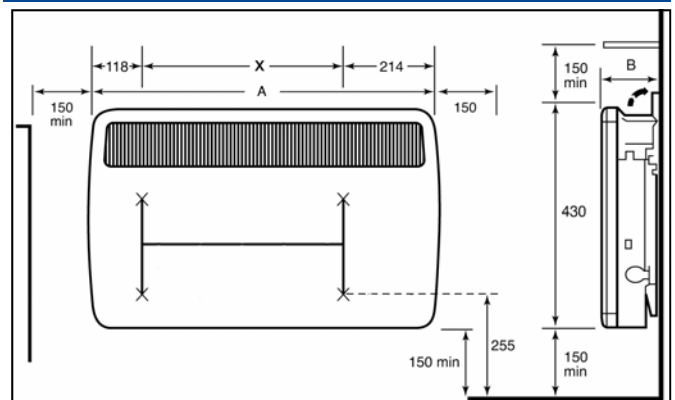

Dimensions

Thermostat	UPX 750	UPX 1250	UPX 1500	UPX 2000
Thermostat + 24hr timer	UPX 750TI	UPX 1250TI	UPX 1500TI	UPX 2000TI

Performance

Output (kW)	0.75	1.25	1.5	2.0

Dimensions

Height (mm)	430	430	430	430
Width (A) (mm)	620	690	690	860
Depth (B) (mm)	108	108	108	108
(X) (mm)	287	355	355	527
Weight (kg)	6.2	6.6	6.6	8.0

Additional Information

Model No.	Ti	Hi	Pallet Quantity (2.4m high)
UPX750/TI	12	4	48
UPX1250/TI	10	4	40
UPX1500/TI	10	4	40
UPX2000/TI	9	4	36