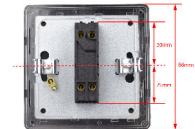

Product Features

- ⊕ Intermediate switch enables 3-way switching
- ⊕ Suitable for controlling both mains and low voltage lighting
- ⊕ Suitable for use in VariGrid faceplates for your own combinations
- ⊕ Be aware, this switch may not fit in some round European back boxes, see the image below for dimensions or contact customer services for advice

CLICK TO EXPAND