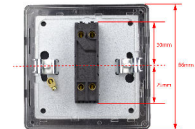

Product Features

- ☑ Intermediate switch enables 3-way switching
- ☑ Suitable for controlling both mains and low voltage lighting
- ☑ Suitable for use in VariGrid faceplates for your own combinations
- ☑ Be aware, this switch may not fit in some round European back boxes, see the image below for dimensions or contact customer services for advice

CLICK TO EXPAND