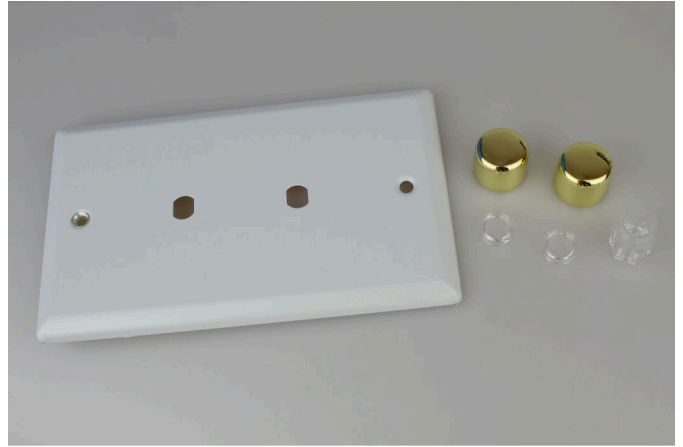

Data Sheet

Product Code: WYD2V.MW

Product Description: 2-Gang Matrix Kit For Rotary Dimmers (Twin Plate)

Range: Vogue

Finish: Matt White

Product Category: Matrix Plate Kit

Insert/Knob Colour: Polished Brass

Barcode: 5021575121919

Dimensions: 91x150x*mm

Faceplate Depth: 8mm

Net Weight: 219g

Gross Weight: 222g

Fixing Centres: 120.6mm

Depth from Mounting Face: Module Dependent

Recommended Back Box Depth: N/A

Operating Voltage: 230v 50Hz

Maximum Load Rating: N/A

Maximum Current Rating: -

Terminal (Earth) Diameter: 3.3mm; **Capacity:** 3 x 1.5mm²

Product Features

- ✔ Varilight Matrix system allows total dimming flexibility
- ✔ Create any combination of dimmers imaginable
- ✔ Varilight Vogue Collection
- ✔ Dimmer modules purchased separately