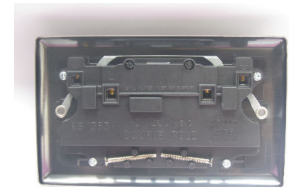

Data Sheet

Product Code: XB5B

Product Description: 2-Gang 13A Double Pole Switched Socket

Range: Classic

Finish: Brushed Brass

Product Category: 13A Socket

Insert/Knob Colour: Black Insert

Barcode: 5021575011746

Maximum Load Rating: 13A

Maximum Current Rating: 13A

Terminal (Live) Diameter: 4.8mm; **Capacity:** 4 x 2.5mm²

Terminal (Neutral) Diameter: 4.8mm; **Capacity:** 4 x 2.5mm²

Terminal (Earth) Diameter: 4.8mm; **Capacity:** 4 x 2.5mm²

Intended Applications: Indoor Use Only. Domestic power supply.

Safety Advice: Product Must Be Earthed.

Applicable Safety Standard: BS 1363-2

Commodity Code: 85366990

Declaration of Conformity

Product Features

- ⊕ Double pole switching for safer operation
- ⊕ Bevelled edge faceplate

10 YEAR GUARANTEE

BRITISH MADE

All information is subject to change without notice. Errors and omissions excepted. Images are for illustrative purposes only. Individual features and colours may vary. Refer to date of issue to identify latest version.