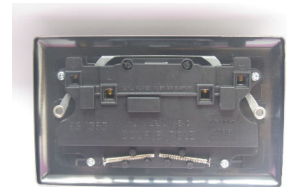

Data Sheet

Product Code: XB5DB

Product Description: 2-Gang 13A Double Pole Switched Socket

Range: Classic

Finish: Brushed Brass

Product Category: 13A Socket

Insert/Knob Colour: Brass/Black Insert

Barcode: 5021575011753

Maximum Load Rating: 13A

Maximum Current Rating: 13A

Terminal (Live) Diameter: 4.8mm; **Capacity:** 4 x 2.5mm²

Terminal (Neutral) Diameter: 4.8mm; **Capacity:** 4 x 2.5mm²

Terminal (Earth) Diameter: 4.8mm; **Capacity:** 4 x 2.5mm²

Intended Applications: Indoor Use Only. Domestic power supply.

Safety Advice: Product Must Be Earthed.

Applicable Safety Standard: BS 1363-2

Commodity Code: 85366990

Declaration of Conformity

Product Features

- ⊕ Double pole switching for safer operation
- ⊕ Bevelled edge faceplate

10 YEAR GUARANTEE

BRITISH MADE

All information is subject to change without notice. Errors and omissions excepted. Images are for illustrative purposes only. Individual features and colours may vary. Refer to date of issue to identify latest version.