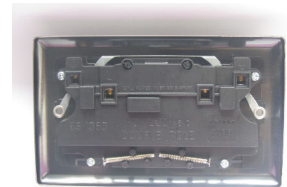

# Data Sheet

Product Code: XB5DW

**Product Description:** 2-Gang 13A Double Pole Switched Socket

**Range:** Classic

**Finish:** Brushed Brass

**Product Category:** 13A Socket

**Insert/Knob Colour:** Brass/White Insert

**Barcode:** 5021575011760

**Dimensions:** 91x150x31mm

**Faceplate Depth:** 8mm

**Net Weight:** 219g

**Gross Weight:** 222g

**Fixing Centres:** 120.6mm

**Depth from Mounting Face:** 16.9mm

**Recommended Back Box Depth:** 25mm

**Terminal (Earth) Diameter:** 4.8mm; **Capacity:** 4 x 2.5mm<sup>2</sup>

**Intended Applications:** Indoor Use Only. Domestic power supply.

**Safety Advice:** Product Must Be Earthed.

**Applicable Safety Standard:** BS 1363-2

## Product Features

- ☑ Double pole switching for safer operation
- ☑ Bevelled edge faceplate

10 YEAR GUARANTEE

BRITISH MADE

*All information is subject to change without notice. Errors and omissions excepted. Images are for illustrative purposes only. Individual features and colours may vary. Refer to date of issue to identify latest version.*