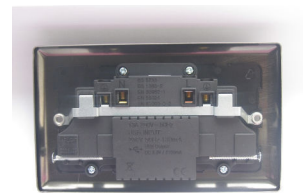

10 YEAR GUARANTEE

BRITISH MADE