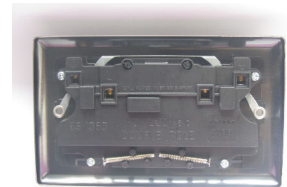

# Data Sheet

Product Code: XB5W

**Product Description:** 2-Gang 13A Double Pole Switched Socket

**Range:** Classic

**Finish:** Brushed Brass

**Product Category:** 13A Socket

**Insert/Knob Colour:** White Insert

**Barcode:** 5021575011852

**Dimensions:** 91x150x31mm

**Faceplate Depth:** 8mm

**Net Weight:** 219g

**Gross Weight:** 222g

**Fixing Centres:** 120.6mm

**Depth from Mounting Face:** 16.9mm

**Recommended Back Box Depth:** 25mm

**Terminal (Earth) Diameter:** 4.8mm; **Capacity:** 4 x 2.5mm<sup>2</sup>

**Intended Applications:** Indoor Use Only. Domestic power supply.

**Safety Advice:** Product Must Be Earthed.

**Applicable Safety Standard:** BS 1363-2

## Product Features

- ☑ Double pole switching for safer operation
- ☑ Bevelled edge faceplate

10 YEAR GUARANTEE

BRITISH MADE

*All information is subject to change without notice. Errors and omissions excepted. Images are for illustrative purposes only. Individual features and colours may vary. Refer to date of issue to identify latest version.*