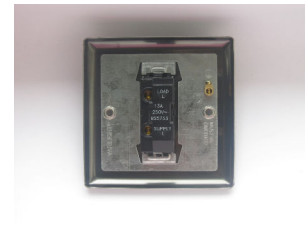

# Data Sheet

Product Code: XB6UW

---

**Product Description:** 13A Unswitched Fused Spur

---

**Range:** Classic

**Finish:** Brushed Brass

**Product Category:** Fused Spur

**Insert/Knob Colour:** White Insert

**Barcode:** 5021575011982

---

**Dimensions:** 91x91x30mm

**Faceplate Depth:** 8mm

**Net Weight:** 156g

**Gross Weight:** 158g

**Fixing Centres:** 60.3mm

**Terminal (Earth) Diameter:** 3.3mm; **Capacity:** 3 x 1.5mm<sup>2</sup>

---

**Intended Applications:** Indoor Use Only. Domestic power supply.

**Safety Advice:** Product Must Be Earthed.

**Applicable Safety Standard:** BS 1363-4

## Product Features

- ✔ Holds standard 25.4x6.4mm fuse
- ✔ Replaceable 13A fuse included
- ✔ Bevelled edge faceplate

10 YEAR GUARANTEE

BRITISH MADE