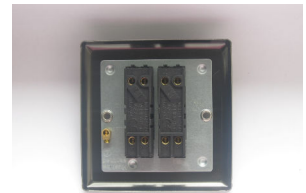

Data Sheet

Product Code: XB77W

Product Description: 2-Gang 10A Intermediate Rocker Switch

Range: Classic

Finish: Brushed Brass

Product Category: Intermediate Rocker Switch

Insert/Knob Colour: White Rockers

Barcode: 5021575012057

Maximum Load Rating: 10A

Maximum Current Rating: 10A

Terminal (Live) Diameter: 3.3mm; **Capacity:** 3 x 1.5mm²

Terminal (Earth) Diameter: 3.3mm; **Capacity:** 3 x 1.5mm²

Intended Applications: Indoor Use Only. Domestic lighting circuits.

Safety Advice: Product Must Be Earthed.

Applicable Safety Standard: BS EN 60669-1

Commodity Code: 85365007

Declaration of Conformity

All information is subject to change without notice. Errors and omissions excepted. Images are for illustrative purposes only. Individual features and colours may vary. Refer to date of issue to identify latest version.

Product Features

- ✔ 2 x intermediate (3-way) switches
- ✔ Suitable for controlling both mains and low voltage lighting
- ✔ Intermediate switch enables 3-way switching
- ✔ Bevelled edge faceplate

10 YEAR GUARANTEE