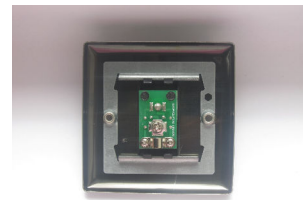

Data Sheet

Product Code: XB8ISOB

Product Description: 1-Gang TV Socket, Isolated Co-axial

Range: Classic

Finish: Brushed Brass

Product Category: TV Socket

Insert/Knob Colour: Black Insert

Barcode: 5021575012125

Dimensions: 91x91x23mm

Faceplate Depth: 8mm

Net Weight: 116g

Gross Weight: 118g

Fixing Centres: 60.3mm

Depth from Mounting Face: 10.9mm

Recommended Back Box Depth: 16mm

Operating Voltage: N/A

Date of Issue: 08th March 2023 © Doyle & Tratt Products Ltd, Carylls Lea, Faygate, West Sussex, RH12 4SJ, United Kingdom. All rights reserved.

Product Features

- ✔ TV socket for use with male co-axial plugs
- ✔ Isolated version for use where connected to a shared aerial
- ✔ Bevelled edge faceplate