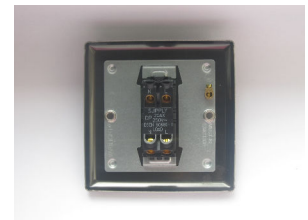

# Data Sheet

Product Code: XC20NB

**Product Description:** 1-Gang 20A Double Pole Rocker Switch + Neon Indicator Light

**Range:** Classic

**Finish:** Mirror Chrome

**Product Category:** 20A Rocker Switch

**Insert/Knob Colour:** Black Rocker

**Barcode:** 5021575720174

**Dimensions:** 91x91x30mm

**Faceplate Depth:** 8mm

**Net Weight:** 126g

**Gross Weight:** 128g

**Fixing Centres:** 60.3mm

**Depth from Mounting Face:** 16.7mm

**Recommended Back Box Depth:** 16mm

**Terminal (Earth) Diameter:** 3.3mm; **Capacity:** 4 x 2.5mm<sup>2</sup>

**Intended Applications:** Indoor Use Only. Domestic power supply.

**Safety Advice:** Product Must Be Earthed.

**Applicable Safety Standard:** BS EN 60669-1

## Product Features

- ✔ Double pole switching
- ✔ Neon indicator light
- ✔ Bevelled edge faceplate
- ✔ Neon indicator can also be used as a 'Nightlight' to help you find your switch in a darkened room. [Click here for a wiring diagram.](#)