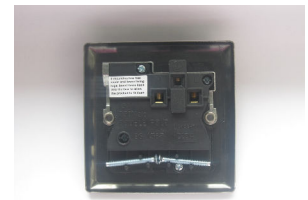

# Data Sheet

Product Code: XC4B

---

**Product Description:** 1-Gang 13A Double Pole Switched Socket

---

**Range:** Classic

**Finish:** Mirror Chrome

**Product Category:** 13A Socket

**Terminal (Neutral) Diameter:** 4.8mm; **Capacity:** 4 x 2.5mm<sup>2</sup>

**Terminal (Earth) Diameter:** 4.8mm; **Capacity:** 4 x 2.5mm<sup>2</sup>

---

**Intended Applications:** Indoor Use Only. Domestic power supply.

## Product Features

- ✔ Double pole switching for safer operation
- ✔ Bevelled edge faceplate

10 YEAR GUARANTEE

BRITISH MADE

*All information is subject to change without notice. Errors and omissions excepted. Images are for illustrative purposes only. Individual features and colours may vary. Refer to date of issue to identify latest version.*