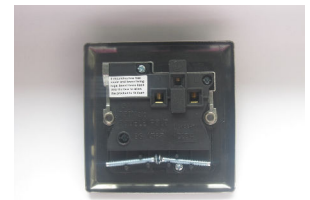

# Data Sheet

Product Code: XC4DW

**Product Description:** 1-Gang 13A Double Pole Switched Socket

**Range:** Classic

**Finish:** Mirror Chrome

**Product Category:** 13A Socket

**Insert/Knob Colour:** Chrome/White Inserts

**Barcode:** 5021575720303

**Dimensions:** 91x91x31mm

**Faceplate Depth:** 8mm

**Net Weight:** 136g

**Gross Weight:** 138g

**Fixing Centres:** 60.3mm

**Depth from Mounting Face:** 17.8mm

**Recommended Back Box Depth:** 25mm

**Terminal (Earth) Diameter:** 4.8mm; **Capacity:** 4 x 2.5mm<sup>2</sup>

**Intended Applications:** Indoor Use Only. Domestic power supply.

**Safety Advice:** Product Must Be Earthed.

**Applicable Safety Standard:** BS 1363-2

## Product Features

- ✔ Double pole switching for safer operation
- ✔ Bevelled edge faceplate

10 YEAR GUARANTEE

BRITISH MADE

*All information is subject to change without notice. Errors and omissions excepted. Images are for illustrative purposes only. Individual features and colours may vary. Refer to date of issue to identify latest version.*