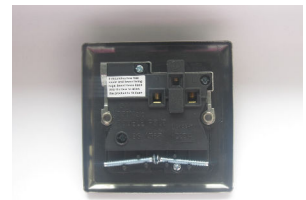

# Data Sheet

Product Code: XC4W

**Product Description:** 1-Gang 13A Double Pole Switched Socket

**Range:** Classic

**Finish:** Mirror Chrome

**Product Category:** 13A Socket

**Insert/Knob Colour:** White Inserts

**Barcode:** 5021575720327

**Dimensions:** 91x91x31mm

**Faceplate Depth:** 8mm

**Net Weight:** 136g

**Gross Weight:** 138g

**Fixing Centres:** 60.3mm

**Depth from Mounting Face:** 17.8mm

**Recommended Back Box Depth:** 25mm

**Terminal (Earth) Diameter:** 4.8mm; **Capacity:** 4 x 2.5mm<sup>2</sup>

**Intended Applications:** Indoor Use Only. Domestic power supply.

**Safety Advice:** Product Must Be Earthed.

**Applicable Safety Standard:** BS 1363-2

## Product Features

- ✔ Double pole switching for safer operation
- ✔ Bevelled edge faceplate

10 YEAR GUARANTEE

BRITISH MADE

*All information is subject to change without notice. Errors and omissions excepted. Images are for illustrative purposes only. Individual features and colours may vary. Refer to date of issue to identify latest version.*