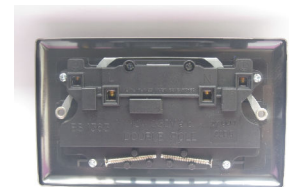

# Data Sheet

Product Code: XC5B

**Product Description:** 2-Gang 13A Double Pole Switched Socket

**Range:** Classic

**Finish:** Mirror Chrome

**Product Category:** 13A Socket

**Insert/Knob Colour:** Black Inserts

**Barcode:** 5021575720419

**Dimensions:** 91x150x31mm

**Faceplate Depth:** 8mm

**Net Weight:** 219g

**Gross Weight:** 222g

**Fixing Centres:** 120.6mm

**Depth from Mounting Face:** 16.9mm

**Recommended Back Box Depth:** 25mm

**Terminal (Earth) Diameter:** 4.8mm; **Capacity:** 4 x 2.5mm<sup>2</sup>

**Intended Applications:** Indoor Use Only. Domestic power supply.

**Safety Advice:** Product Must Be Earthed.

**Applicable Safety Standard:** BS 1363-2

## Product Features

- ✔ Double pole switching for safer operation
- ✔ Bevelled edge faceplate

10 YEAR GUARANTEE

BRITISH MADE

*All information is subject to change without notice. Errors and omissions excepted. Images are for illustrative purposes only. Individual features and colours may vary. Refer to date of issue to identify latest version.*