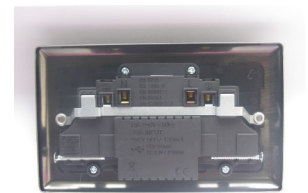

Data Sheet

Product Code: XC5UACB

Product Description: 2-Gang 13A Single Pole Switched Socket with 1x USB A & 1x USB C Charging Ports

Range: Classic

Finish: Mirror Chrome

Product Category: 13A Socket with USB A & C Ports

Insert/Knob Colour: Black Insert

Barcode: 5021575008975

Dimensions: 91x150x31mm

Faceplate Depth: 8mm

Net Weight: 199g

Gross Weight: 202g

Fixing Centres: 120.6mm

Depth from Mounting Face: 18.5mm

Terminal (Neutral) Diameter: 4.8mm; **Capacity:** 4 x 2.5mm²

Terminal (Earth) Diameter: 4.8mm; **Capacity:** 4 x 2.5mm²

Intended Applications: Indoor Use Only. Domestic power supply.

Safety Advice: Please note recommended back box depth relies on efficient cable routing.. Product Must Be Earthed.

Applicable Safety Standard: BS 1363-2

Commodity Code: 85366990

Product Features

- ☑ Ideal for charging iPad, iPhone, tablets, mobiles and cameras
- ☑ Features VARILIGHT Smart Port technology making it suitable for all types of devices.
- ☑ The USB port detects the device to be charged and optimises its output accordingly to achieve the fastest possible charging speed.
- ☑ Bevelled edge faceplate