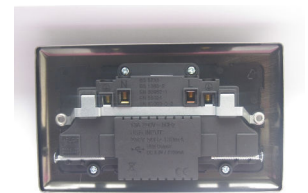

Data Sheet

Product Code: XC5UACW

Product Description: 2-Gang 13A Single Pole Switched Socket with 1x USB A & 1x USB C Charging Ports

Range: Classic

Finish: Mirror Chrome

Product Category: 13A Socket with USB A & C Ports

Insert/Knob Colour: White Insert

Barcode: 5021575008982

Dimensions: 91x150x31mm

Faceplate Depth: 8mm

Net Weight: 199g

Gross Weight: 202g

Fixing Centres: 120.6mm

Depth from Mounting Face: 18.5mm

Terminal (Neutral) Diameter: 4.8mm; **Capacity:** 4 x 2.5mm²

Terminal (Earth) Diameter: 4.8mm; **Capacity:** 4 x 2.5mm²

Intended Applications: Indoor Use Only. Domestic power supply.

Safety Advice: Please note recommended back box depth relies on efficient cable routing.. Product Must Be Earthed.

Applicable Safety Standard: BS 1363-2

Commodity Code: 85366990

Product Features

- ☑ Ideal for charging iPad, iPhone, tablets, mobiles and cameras
- ☑ Features VARILIGHT Smart Port technology making it suitable for all types of devices.
- ☑ The USB port detects the device to be charged and optimises its output accordingly to achieve the fastest possible charging speed.
- ☑ Bevelled edge faceplate