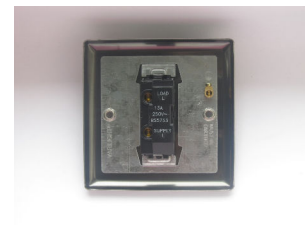

Data Sheet

Product Code: XC6UB

Product Description: 13A Unswitched Fused Spur

Range: Classic

Finish: Mirror Chrome

Product Category: Fused Spur

Insert/Knob Colour: Black Inserts

Barcode: 5021575720570

Maximum Load Rating: Refer to Fuse Value

Maximum Current Rating: 13A

Terminal (Live) Diameter: 4.5mm; **Capacity:** 4 x 2.5mm²

Terminal (Earth) Diameter: 3.3mm; **Capacity:** 3 x 1.5mm²

Intended Applications: Indoor Use Only. Domestic power supply.

Safety Advice: Product Must Be Earthed.

Applicable Safety Standard: BS 1363-4

Commodity Code: 85389091

Declaration of Conformity

All information is subject to change without notice. Errors and omissions excepted. Images are for illustrative purposes only. Individual features and colours may vary. Refer to date of issue to identify latest version.

Product Features

- ✔ Holds standard 25.4x6.4mm fuse
- ✔ Replaceable 13A fuse included
- ✔ Bevelled edge faceplate

10 YEAR GUARANTEE

BRITISH MADE