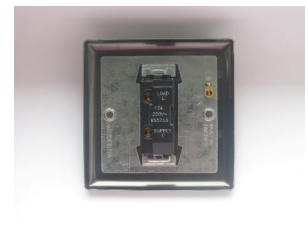

# Data Sheet

Product Code: XC6UW

---

**Product Description:** 13A Unswitched Fused Spur

---

**Range:** Classic

**Finish:** Mirror Chrome

**Product Category:** Fused Spur

**Insert/Knob Colour:** White Inserts

**Barcode:** 5021575720587

---

**Dimensions:** 91x91x30mm

**Faceplate Depth:** 8mm

**Net Weight:** 156g

**Gross Weight:** 158g

**Fixing Centres:** 60.3mm

**Terminal (Earth) Diameter:** 3.3mm; **Capacity:** 3 x 1.5mm<sup>2</sup>

---

**Intended Applications:** Indoor Use Only. Domestic power supply.

**Safety Advice:** Product Must Be Earthed.

**Applicable Safety Standard:** BS 1363-4

## Product Features

- ✔ Holds standard 25.4x6.4mm fuse
- ✔ Replaceable 13A fuse included
- ✔ Bevelled edge faceplate

10 YEAR GUARANTEE

BRITISH MADE