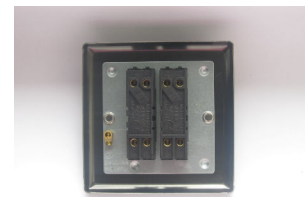

# Data Sheet

Product Code: XC77D

**Product Description:** 2-Gang 10A Intermediate Rocker Switch

**Range:** Classic

**Finish:** Mirror Chrome

**Product Category:** Intermediate Rocker Switch

**Insert/Knob Colour:** Chrome Rockers

**Barcode:** 5021575721447

**Dimensions:** 91x91x25mm

**Faceplate Depth:** 8mm

**Net Weight:** 146g

**Gross Weight:** 148g

**Fixing Centres:** 60.3mm

**Depth from Mounting Face:** 11.4mm

**Recommended Back Box Depth:** 16mm

**Intended Applications:** Indoor Use Only. Domestic lighting circuits.

**Safety Advice:** Product Must Be Earthed.

**Applicable Safety Standard:** BS EN 60669-1

**Commodity Code:** 85365007

Declaration of Conformity

## Product Features

- ✔ 2 x intermediate (3-way) switches
- ✔ Suitable for controlling both mains and low voltage lighting
- ✔ Intermediate switch enables 3-way switching
- ✔ Bevelled edge faceplate

10 YEAR GUARANTEE