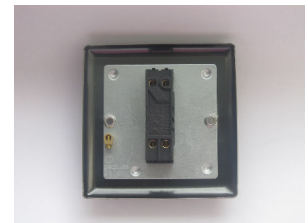

# Data Sheet

Product Code: XCT7

**Product Description:** 1-Gang 10A Intermediate Toggle Switch

**Range:** Classic

**Finish:** Mirror Chrome

**Product Category:** 10A Toggle Switches

**Insert/Knob Colour:** Chrome Toggle

**Barcode:** 5021575720198

**Dimensions:** 91x91x36mm

**Faceplate Depth:** 8mm

**Net Weight:** 116g

**Gross Weight:** 118g

**Fixing Centres:** 60.3mm

**Depth from Mounting Face:** 11.9mm

**Recommended Back Box Depth:** 16mm

**Intended Applications:** Indoor Use Only. Domestic lighting circuits.

**Safety Advice:** Product Must Be Earthed.

**Applicable Safety Standard:** BS EN 60669-1

**Commodity Code:** 85365007

Declaration of Conformity

## Product Features

- ☑ Intermediate switch enables 3-way switching
- ☑ Suitable for controlling both mains and low voltage lighting
- ☑ Bevelled edge faceplate

10 YEAR GUARANTEE

BRITISH MADE 