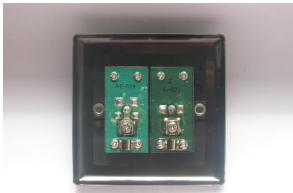

Intended Applications: Indoor Use Only. Data circuits.

Applicable Safety Standard: BS 5733

Commodity Code: 85366910

Declaration of Conformity

All information is subject to change without notice. Errors and omissions excepted. Images are for illustrative purposes only. Individual features and colours may vary. Refer to date of issue to identify latest version.

Date of Issue: 04th October 2024 © Doyle & Tratt Products Ltd, Carylls Lea, Faygate, West Sussex, RH12 4SJ, United Kingdom. All rights reserved.