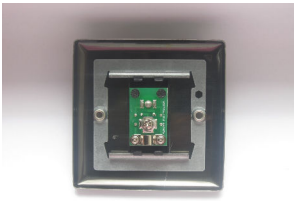

Intended Applications: Indoor Use Only. Data circuits.

Applicable Safety Standard: BS 5733

Commodity Code: 85366910

Declaration of Conformity

All information is subject to change without notice. Errors and omissions excepted. Images are for illustrative purposes only. Individual features and colours may vary. Refer to date of issue to identify latest version.

Date of Issue: 04th October 2024 © Doyle & Tratt Products Ltd, Carylls Lea, Faygate, West Sussex, RH12 4SJ, United Kingdom. All rights reserved.