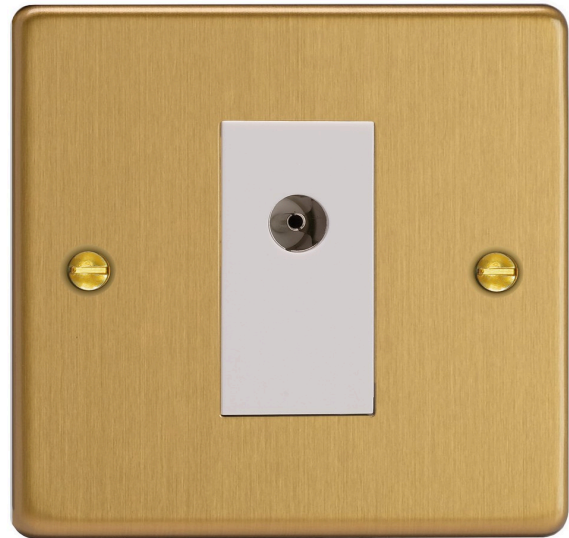

Data Sheet

Product Code: XDE8ISOW.BB

Product Description: 1-Gang TV Socket, Isolated Co-axial

Range: Essential

Finish: Brushed Brass

Product Category: TV and Telephone Sockets

Insert/Knob Colour: White Insert

Barcode: 5021575026580

Dimensions: 86x86x23mm

Faceplate Depth: 8mm

Net Weight: 116g

Gross Weight: 118g

Fixing Centres: 60.3mm

Depth from Mounting Face: 10.9mm

Recommended Back Box Depth: 16mm

Operating Voltage: N/A

Maximum Load Rating: N/A

Maximum Current Rating: -

Product Features

- ✔ TV socket for use with male co-axial plugs
- ✔ Isolated version for use where connected to a shared aerial
- ✔ Bevelled edge faceplate

Essential Collection

The Essential Collection is the go-to range for unbeatable value. Its sleek, low-profile faceplate features clean lines that add a modern, refined touch to any space, while the visible fixing screws create a simple yet practical aesthetic. The Essential Collection delivers on both affordability and quality, making it the perfect solution for any interior.