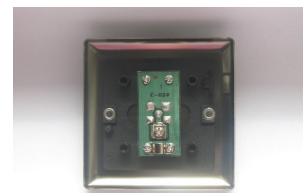

Data Sheet

Product Code: XDE8S.MB

Product Description: 1-Gang TV Socket, F-Type Satellite

Range: Essential

Finish: Matt Black

Product Category: TV and Telephone Sockets

Insert/Knob Colour: Plain Insert

Barcode: 5021575026627

Dimensions: 86x86x28mm

Faceplate Depth: 8mm

Net Weight: 96g

Gross Weight: 98g

Fixing Centres: 60.3mm

Depth from Mounting Face: 10.9mm

Recommended Back Box Depth: 16mm

Operating Voltage: N/A

Maximum Load Rating: N/A

Maximum Current Rating: -

Product Features

- ☑ TV F-type satellite socket for use with male F-connection plugs
- ☑ Bevelled edge faceplate

Essential Collection

The Essential Collection is the go-to range for unbeatable value. Its sleek, low-profile faceplate features clean lines that add a modern, refined touch to any space, while the visible fixing screws create a simple yet practical aesthetic. The Essential Collection delivers on both affordability and quality, making it the perfect solution for any interior.

Matt Black Finish

The Matt Black finish is powder-coated to give a tactile, textured finish, which is tough, durable and resistant to fingerprints. It is offered with Black plastic inserts and matching Black screws. Varilight's decorative wiring accessories are British made and covered by the Varilight lifetime guarantee.