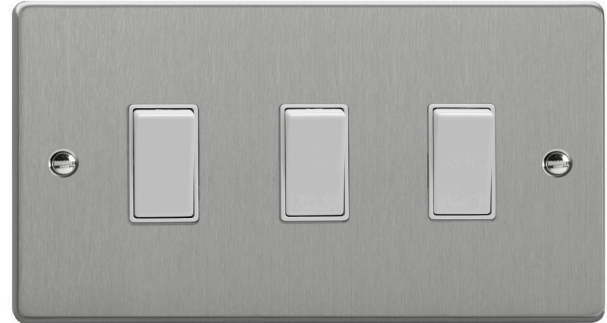

# Data Sheet

Product Code: XDE93W.BS

**Product Description:** 3-Gang 10A 1- or 2-Way Rocker Switch (Twin Plate)

**Range:** Essential

**Finish:** Brushed Steel

**Product Category:** Rocker Switches

**Insert/Knob Colour:** White Rockers

**Barcode:** 5021575026672

**Dimensions:** 86x147x25mm

**Faceplate Depth:** 4mm

**Net Weight:** 169g

**Gross Weight:** 172g

**Fixing Centres:** 120.6mm

**Depth from Mounting Face:** 18.1mm

**Recommended Back Box Depth:** 25mm

## Product Features

- ☑ 1- or 2-Way switching
- ☑ Suitable for controlling both mains and low voltage lighting
- ☑ Sleek, low-profile faceplate

## Essential Collection

The Essential Collection is the go-to range for unbeatable value. Its sleek, low-profile faceplate features clean lines that add a modern, refined touch to any space, while the visible fixing screws create a simple yet practical aesthetic. The Essential Collection delivers on both affordability and quality, making it the perfect solution for any interior.