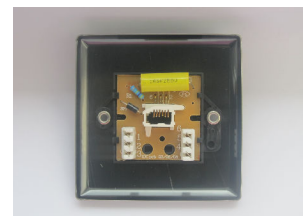

Matt Black Finish

The Matt Black finish is powder-coated to give a tactile, textured finish, which is tough, durable and resistant to fingerprints. It is offered with Black plastic inserts and matching Black screws. Varilight's decorative wiring accessories are British made and covered by the Varilight lifetime guarantee.