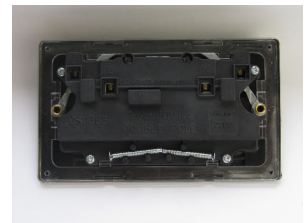

Data Sheet

Product Code: XDL5BS

Product Description: 2-Gang 13A Double Pole Switched Socket with Metal Rockers

Range: Screwless

Finish: Premium Black

Product Category: 13A Socket

Insert/Knob Colour: Chrome/Black Inserts

Barcode: 5021575890457

Dimensions: 86x147x32mm

Faceplate Depth: 4mm

Net Weight: 229g

Gross Weight: 232g

Fixing Centres: 120.6mm

Depth from Mounting Face: 22.4mm

Recommended Back Box Depth: 35mm

Operating Voltage: 230v 50Hz

Maximum Load Rating: 13A

Maximum Current Rating: 13A

Terminal (Live) Diameter: 4.8mm; **Capacity:** 4 x 2.5mm²

Terminal (Neutral) Diameter: 4.8mm; **Capacity:** 4 x 2.5mm²

Terminal (Earth) Diameter: 4.8mm; **Capacity:** 4 x 2.5mm²

- ✔ Double pole switching for safer operation
- ✔ Sleek, low-profile screwless faceplate

10 YEAR GUARANTEE

BRITISH MADE

All information is subject to change without notice. Errors and omissions excepted. Images are for illustrative purposes only. Individual features and colours may vary. Refer to date of issue to identify latest version.