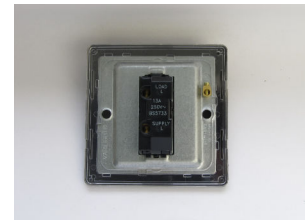

Data Sheet

Product Code: XDL6UDS

Product Description: 13A Unswitched Fused Spur with Metal Inserts

Range: Screwless

Finish: Premium Black

Product Category: Fused Spur

Insert/Knob Colour: Chrome Inserts

Barcode: 5021575891652

Maximum Load Rating: Refer to Fuse Value

Maximum Current Rating: 13A

Terminal (Live) Diameter: 4.5mm; **Capacity:** 4 x 2.5mm²

Terminal (Earth) Diameter: 3.3mm; **Capacity:** 3 x 1.5mm²

Intended Applications: Indoor Use Only. Domestic power supply.

Safety Advice: Product Must Be Earthed.

Applicable Safety Standard: BS 1363-4

Commodity Code: 85389091

Declaration of Conformity

All information is subject to change without notice. Errors and omissions excepted. Images are for illustrative purposes only. Individual features and colours may vary. Refer to date of issue to identify latest version.

Product Features

- ☑ Holds standard 25.4x6.4mm fuse
- ☑ Replaceable 13A fuse included
- ☑ Sleek, low-profile screwless faceplate

10 YEAR GUARANTEE

BRITISH MADE 