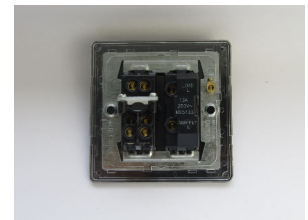

Data Sheet

Product Code: XDL6UFODS

Product Description: 13A Unswitched Fused Spur + Flex Outlet with Metal Inserts

Range: Screwless

Finish: Premium Black

Product Category: Fused Spur

Insert/Knob Colour: Chrome Inserts

Barcode: 5021575891669

Dimensions: 86x86x34mm

Faceplate Depth: 4mm

Net Weight: 176g

Gross Weight: 178g

Fixing Centres: 60.3mm

Depth from Mounting Face: 22.7mm

Recommended Back Box Depth: 35mm

Terminal (Earth) Diameter: 3.3mm; **Capacity:** 3 x 1.5mm²

Intended Applications: Indoor Use Only. Domestic power supply.

Safety Advice: Product Must Be Earthed.

Applicable Safety Standard: BS 1363-4

Commodity Code: 85389091

Declaration of Conformity

Product Features

- ☑ Cable clamp
- ☑ Holds standard 25.4x6.4mm fuse
- ☑ Replaceable 13A fuse included
- ☑ Sleek, low-profile screwless faceplate

10 YEAR GUARANTEE

BRITISH MADE

All information is subject to change without notice. Errors and omissions excepted. Images are for illustrative purposes only. Individual features and colours may vary. Refer to date of issue to identify latest version.