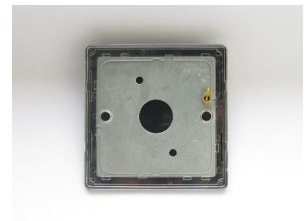

Faceplate Depth: 4mm

Net Weight: 116g

Gross Weight: 118g

Fixing Centres: 60.3mm

Depth from Mounting Face: -1.6mm

Recommended Back Box Depth: 16mm

Operating Voltage: N/A

Maximum Load Rating: N/A

Maximum Current Rating: -

Terminal (Earth) Diameter: 3.3mm; **Capacity:** -

Intended Applications: Indoor Use Only.

Safety Advice: Product Must Be Earthed.

Applicable Safety Standard: N/A

Commodity Code: 85381000

Date of Issue: 06th February 2022 © Doyle & Tratt Products Ltd, Carylls Lea, Faygate, West Sussex, RH12 4SJ, United Kingdom. All rights reserved.

Product Features

- ✔ Used to cover unused wall boxes
- ✔ Sleek, low-profile screwless faceplate