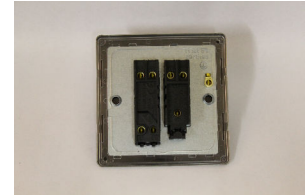

# Data Sheet

Product Code: XDLT71S

**Product Description:** 2-Gang (10A Intermediate Switch + 10A 1- or 2-Way Toggle Switch)

**Range:** Screwless

**Finish:** Premium Black

**Product Category:** Intermediate Toggle Switch

**Insert/Knob Colour:** Chrome Toggle

**Barcode:** 5021575995626

**Dimensions:** 86x86x36mm

**Faceplate Depth:** 4mm

**Net Weight:** 126g

**Gross Weight:** 128g

**Fixing Centres:** 60.3mm

**Depth from Mounting Face:** 17.4mm

**Intended Applications:** Indoor Use Only. Domestic lighting circuits.

**Safety Advice:** Product Must Be Earthed.

**Applicable Safety Standard:** BS EN 60669-1

**Commodity Code:** 85365007

Declaration of Conformity

## Product Features

- ✔ 1 x 1- or 2-way switch with 1 x intermediate (3-way) switch alongside
- ✔ Suitable for controlling both mains and low voltage lighting
- ✔ Intermediate switch enables 3-way switching
- ✔ Sleek, low-profile screwless faceplate