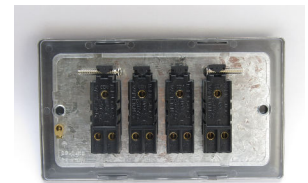

# Data Sheet

Product Code: XDLT9S

**Product Description:** 4-Gang 10A 1- or 2-Way Toggle Switch (Twin Plate)

**Range:** Screwless

**Finish:** Premium Black

**Product Category:** 2-Way Toggle Switch

**Insert/Knob Colour:** Chrome Toggles

**Barcode:** 5021575891010

**Dimensions:** 86x147x36mm

**Faceplate Depth:** 4mm

**Net Weight:** 269g

**Gross Weight:** 272g

**Fixing Centres:** 120.6mm

**Depth from Mounting Face:** 17.4mm

**Recommended Back Box Depth:** 25mm

**Intended Applications:** Indoor Use Only. Domestic lighting circuits.

**Safety Advice:** Product Must Be Earthed.

**Applicable Safety Standard:** BS EN 60669-1

**Commodity Code:** 85365007

Declaration of Conformity

## Product Features

- ☑ 1- or 2-way switching
- ☑ Suitable for controlling both mains and low voltage lighting
- ☑ Sleek, low-profile screwless faceplate

10 YEAR GUARANTEE

BRITISH MADE

*All information is subject to change without notice. Errors and omissions excepted. Images are for illustrative purposes only. Individual features and colours may vary. Refer to date of issue to identify latest version.*